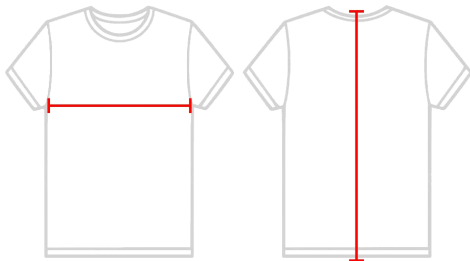

HOW TO MEASURE

These product specifications reference a product's measurements. For sizing information and guidance, please reference our sizing charts.

BODY LENGTH

Measured from the top of the shoulder to bottom of the back.

CHEST WIDTH

Measured across the chest at its fullest part while laid flat.